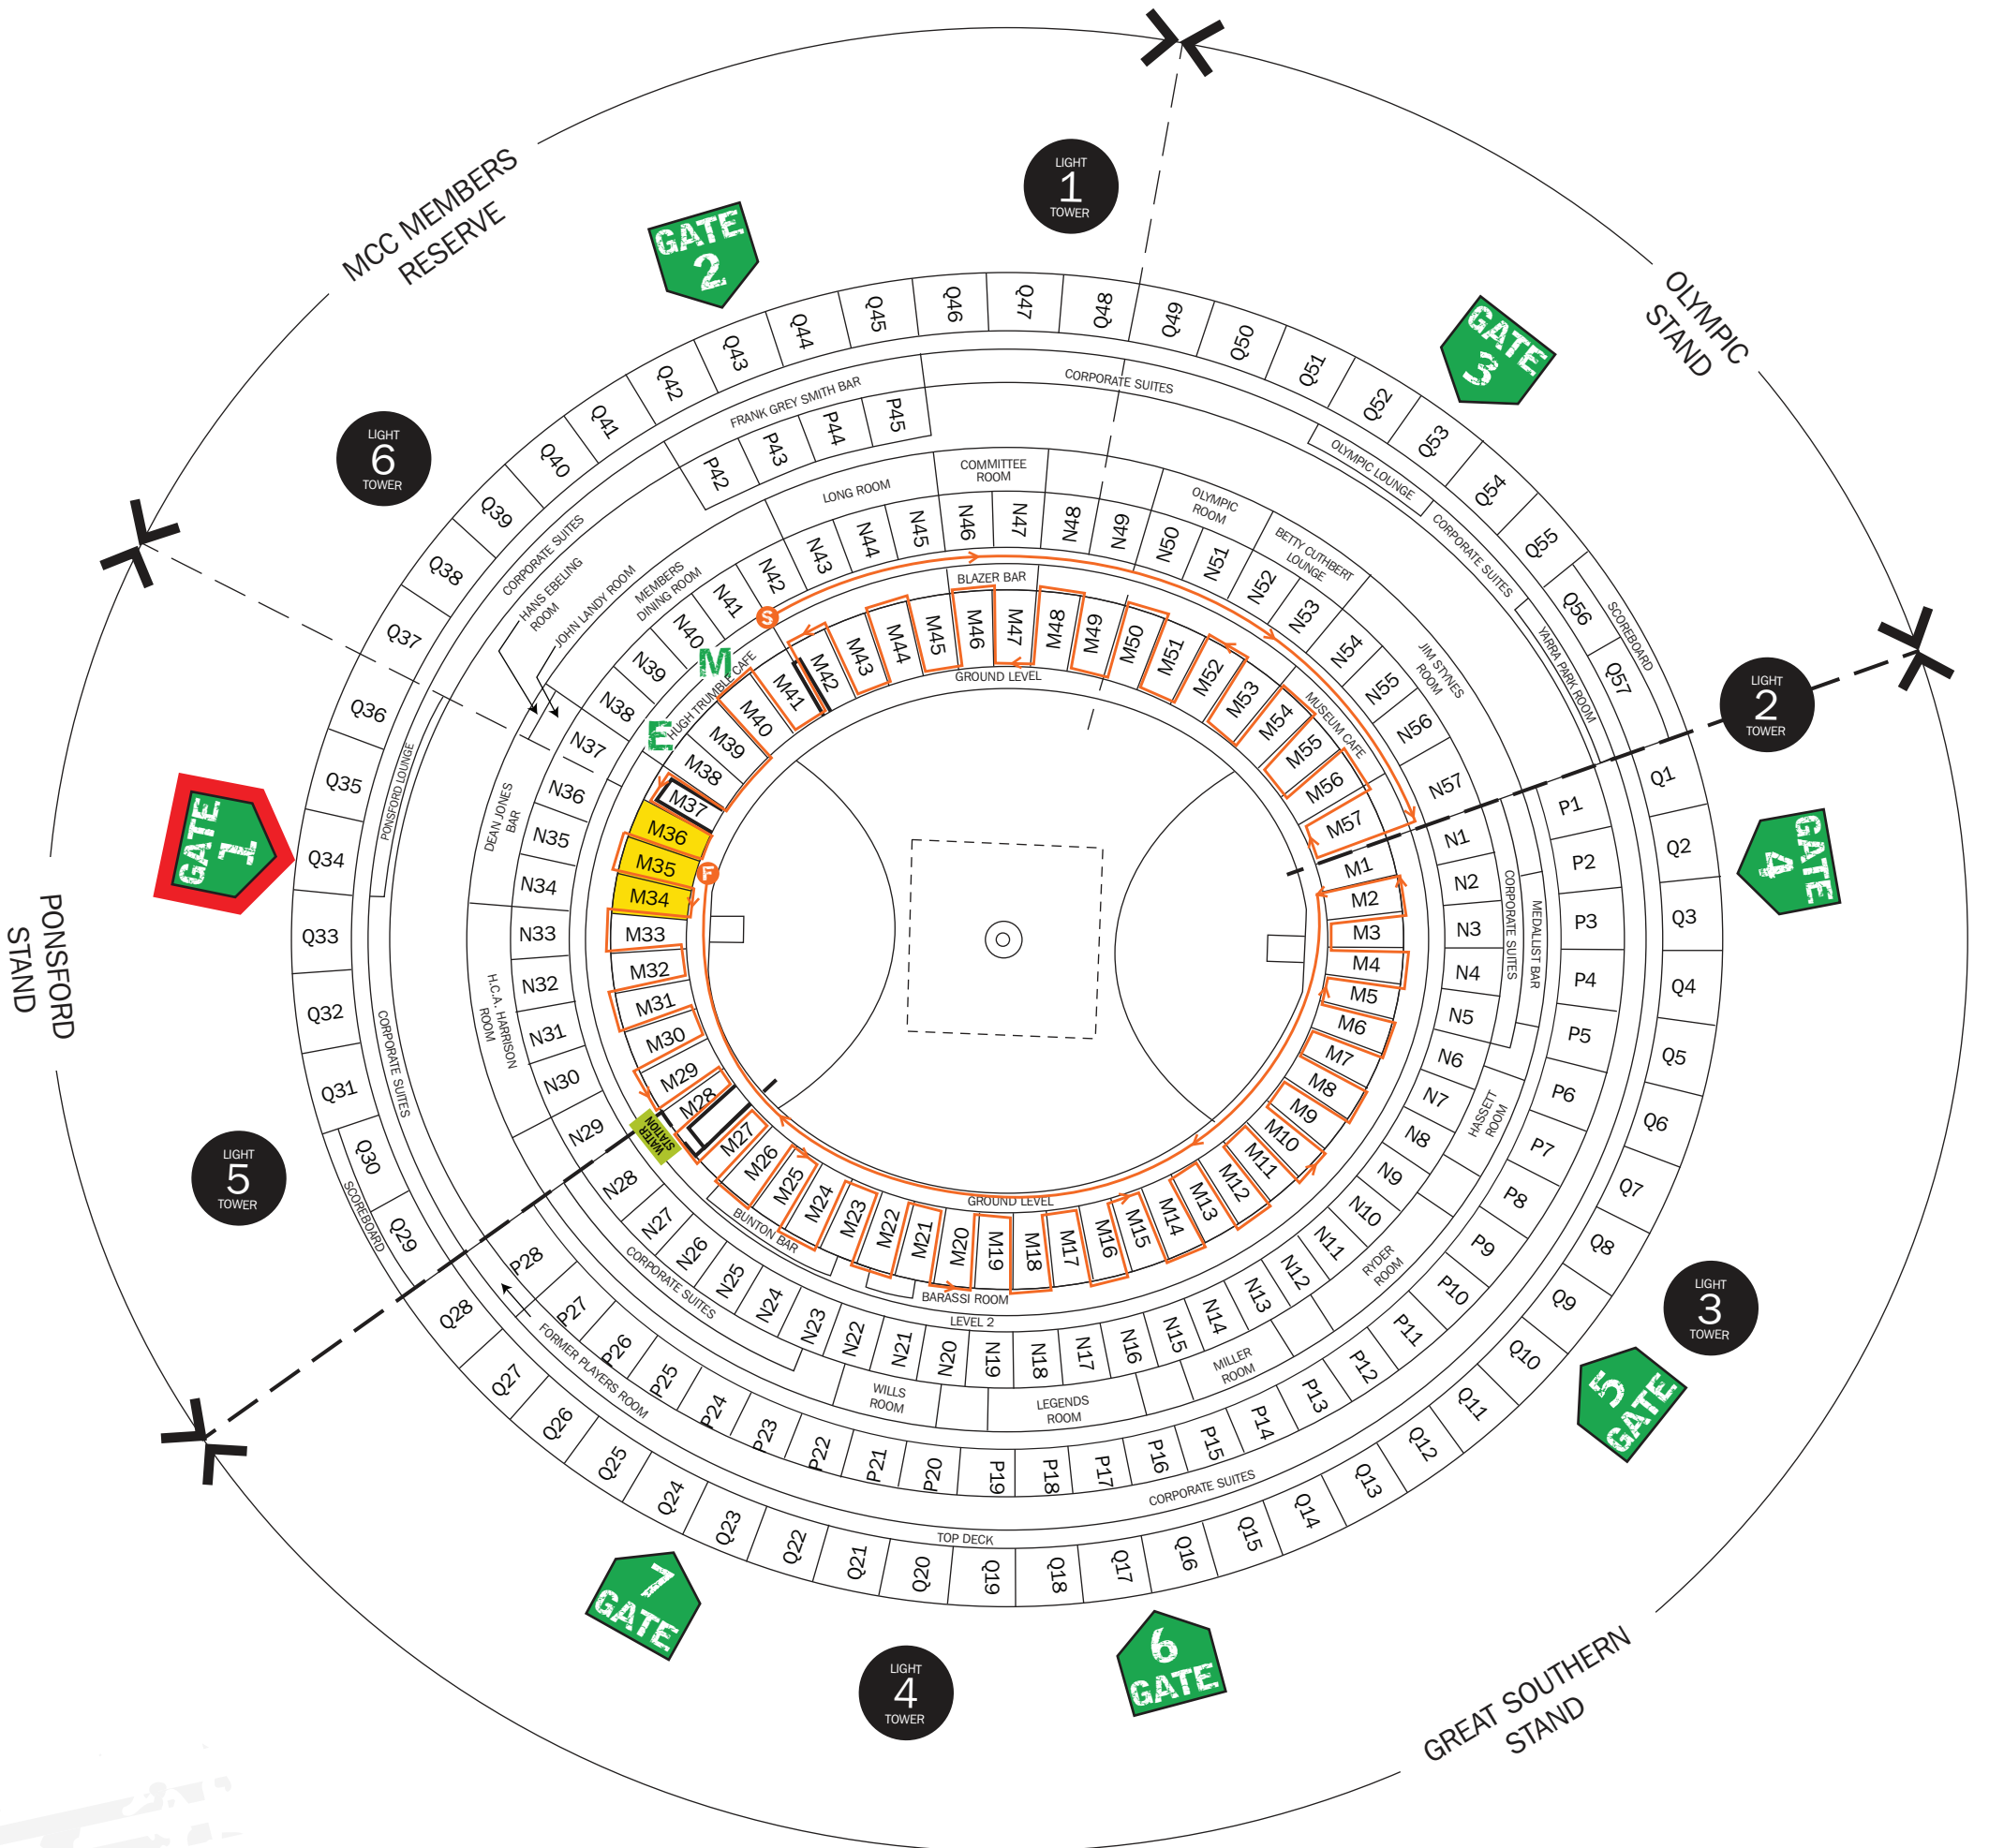

| LEGEND | |
|--|------------------|
|  GATE 1 | ENTRY |
|  | COURSE |
|  | SPECTATOR BAYS |
|  | START |
|  | FINISH |
|  | MARSHALLING AREA |
|  | EXPO AREA |

| LEGEND | | | |
|---|----------------|---|------------------|
|  | ENTRY |  | START |
|  | COURSE |  | FINISH |
|  | SPECTATOR BAYS |  | MARSHALLING AREA |
| | |  | EXPO AREA |