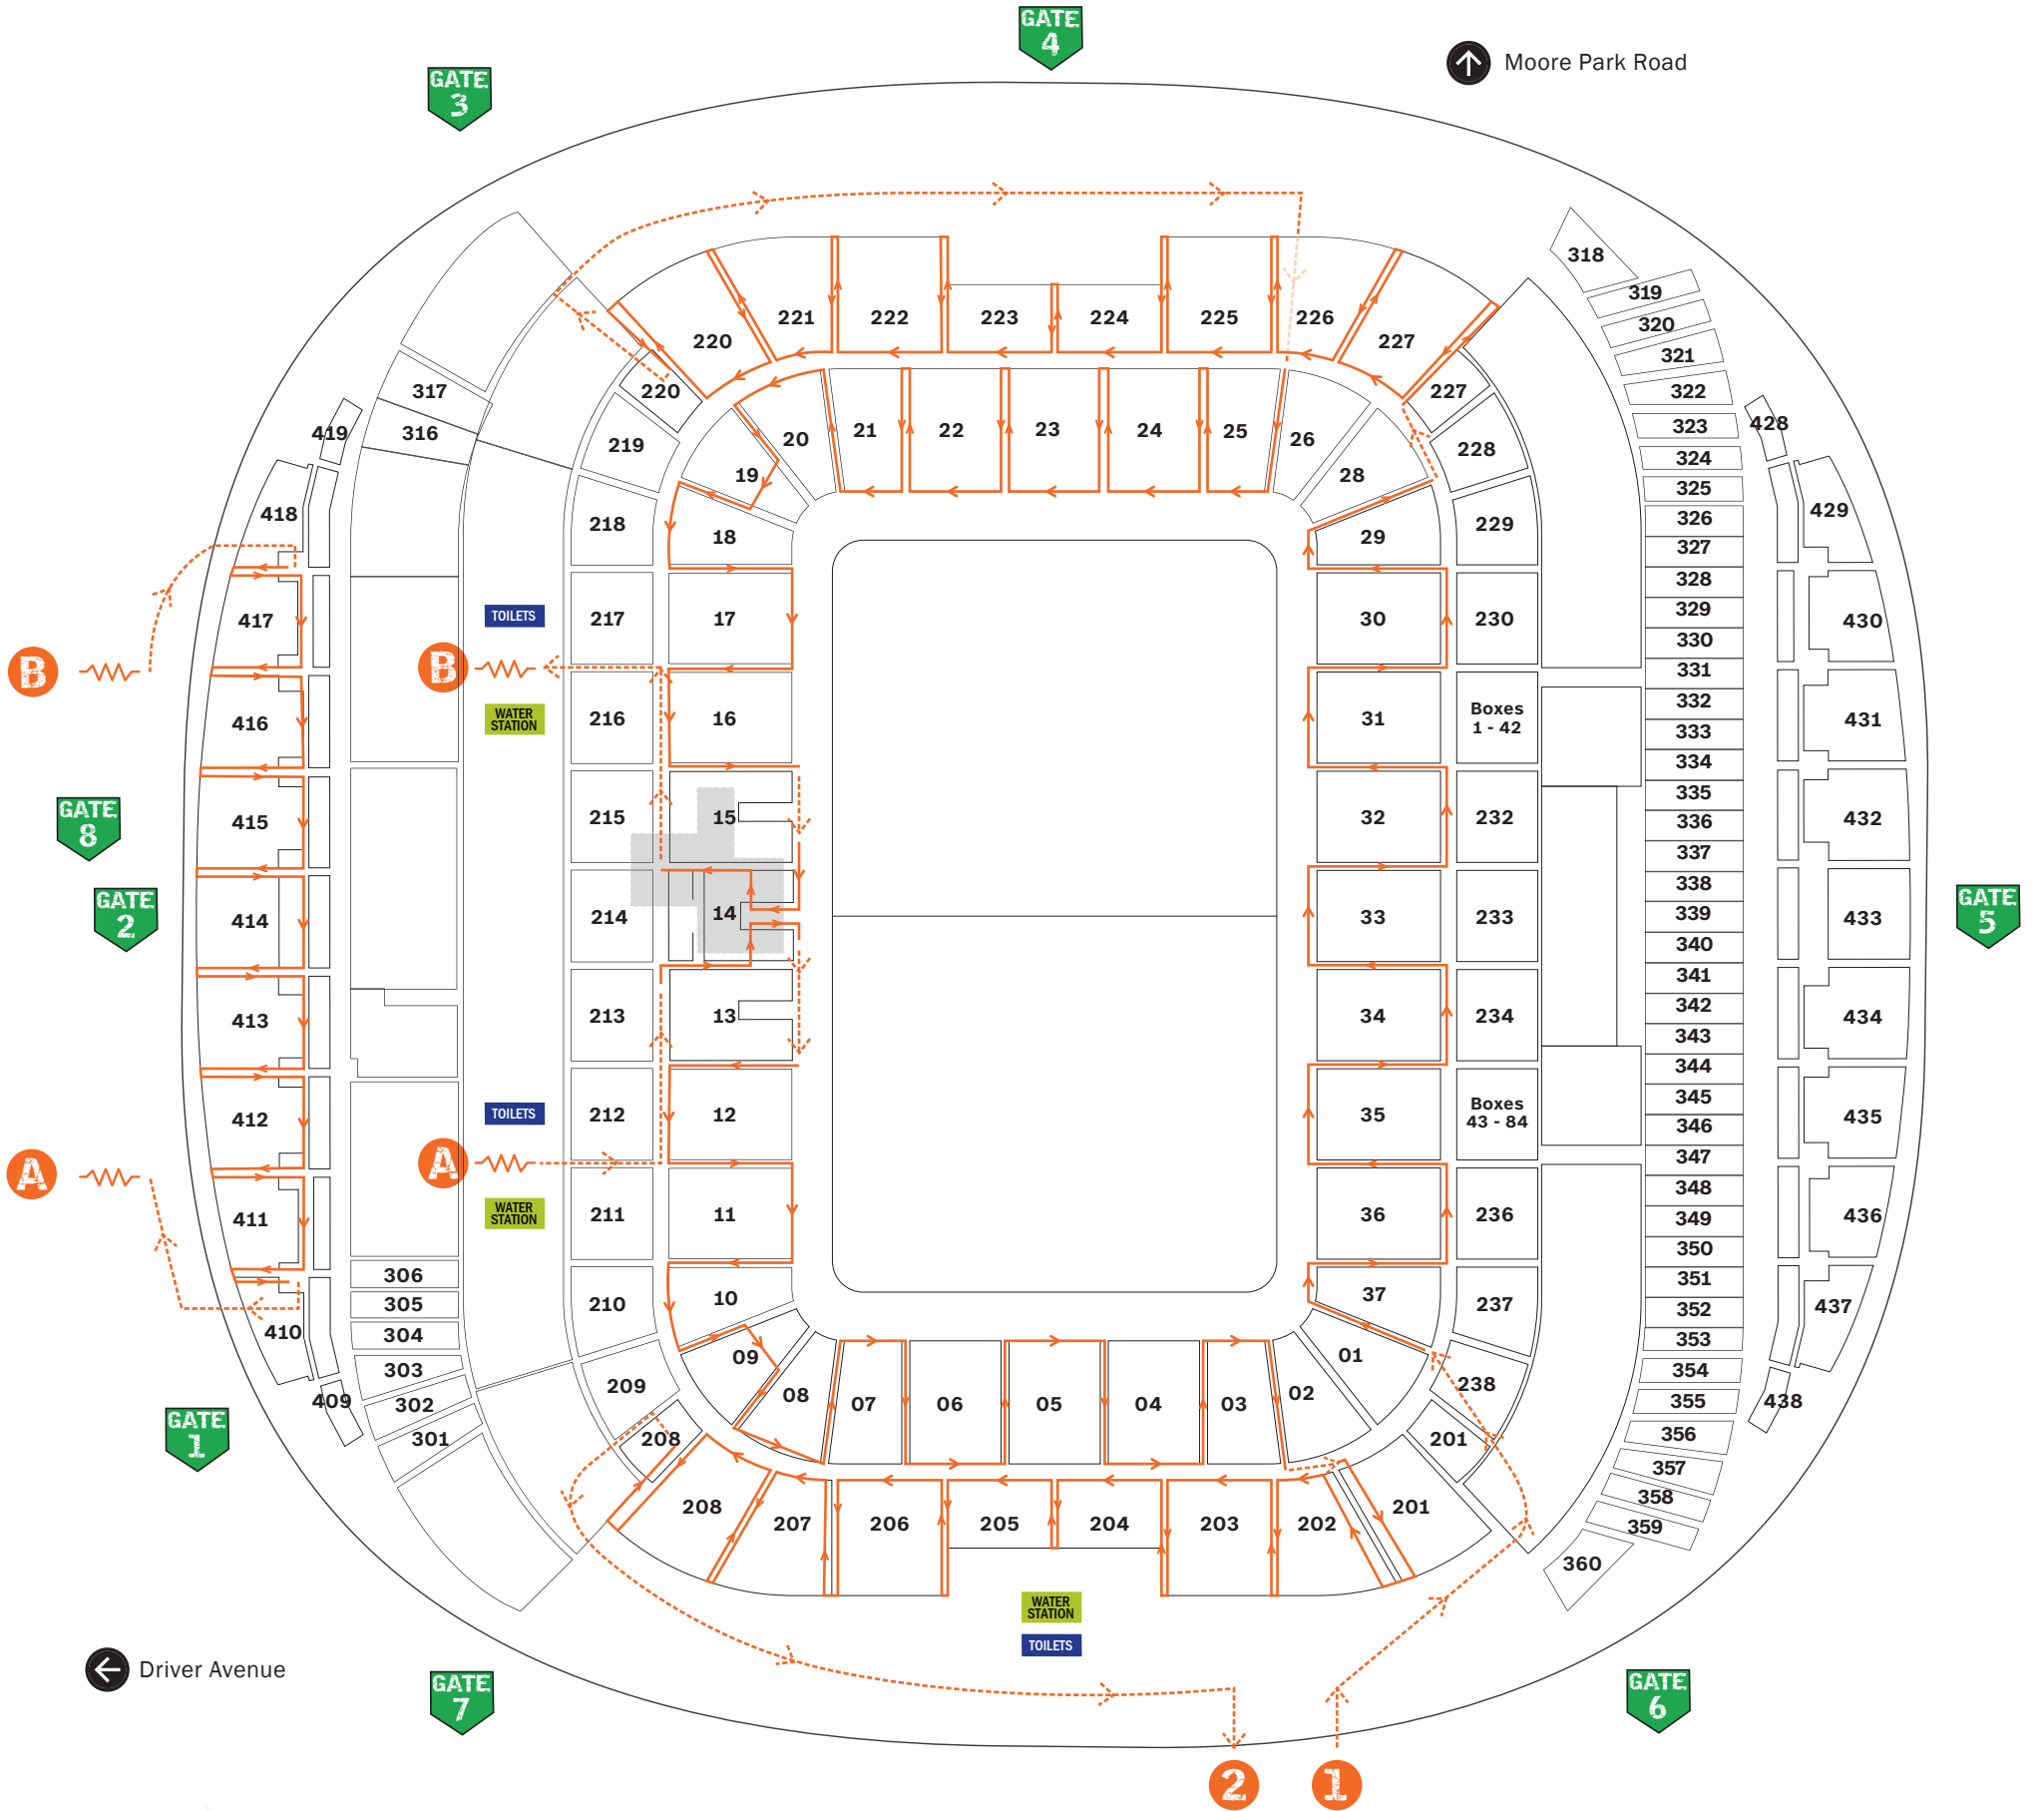

**LEGEND**

 <b>ENTRY</b>	 <b>START</b>
 <b>COURSE</b>	 <b>MARSHALLING AREA</b>

LEGEND	
	COURSE
	STAIRS/RAMPS
	ENTER TO ALLIANZ STADIUM
	RETURN TO SCG TO FINISH
	STAIRWELL 4
	STAIRWELL 7