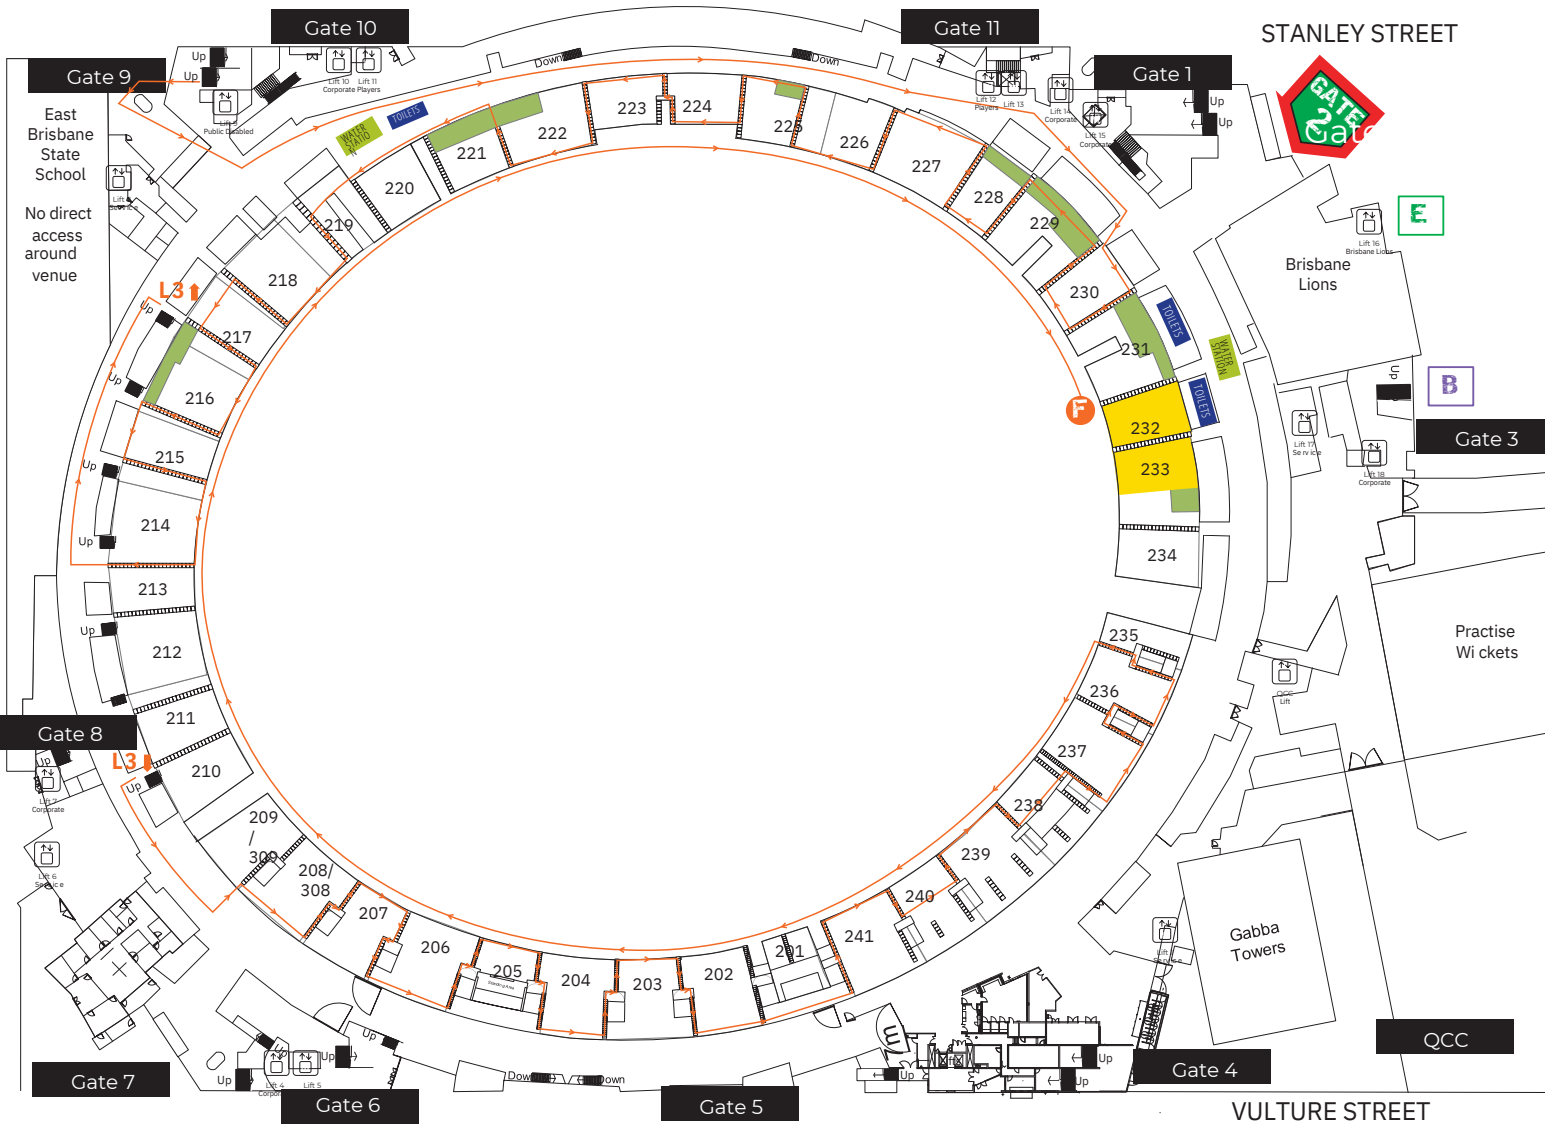

LEGEND	
	ENTRY
	COURSE
	START
	PROCEED TO 2ND LAP
	CONTINUE AFTER 2ND LAP
	MARSHALLING AREA

LEGEND			
	ENTRY		EXPO
	COURSE		BAG DROP
	SPECTATOR BAYS		FINISH
	ENTER L3 HERE		EXIT L3 HERE